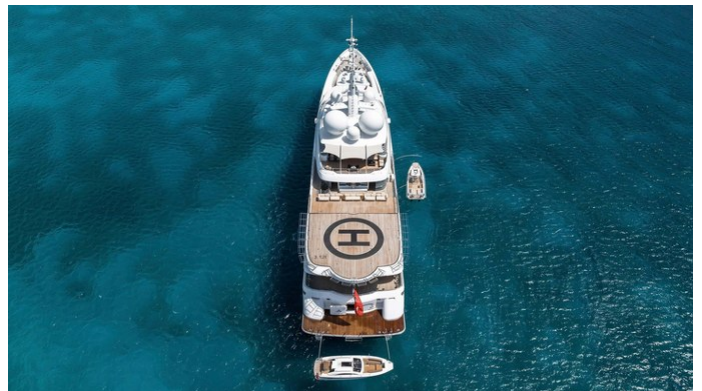

MORE PHOTOS, VIDEO OR INTERACTIVE DECK PLANS:

This document is not contractual. The yacht charters and their particulars displayed in the results above are displayed in good faith and whilst believed to be correct are not guaranteed. YachtCharterFleet.com does not warrant or assume any legal liability or responsibility for the accuracy, completeness, or usefulness of any information and/or images displayed. All information is subject to change without notice and is without warranty. Your preferred charter broker should provide you with yacht specifications, brochure and rates for your chosen dates during your charter yacht selection process. Starting prices are shown in a range of currencies for a one-week charter, unless otherwise indicated.