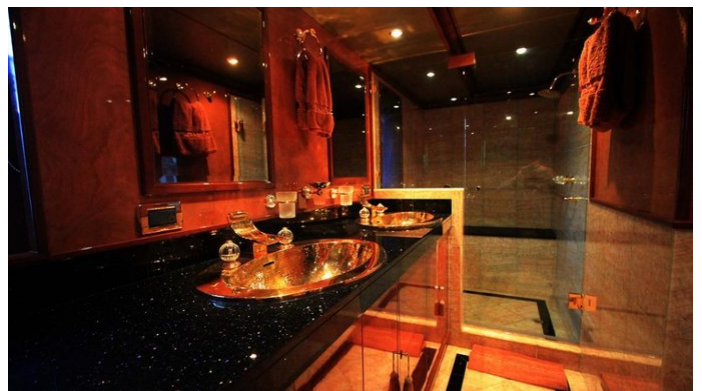

MORE PHOTOS, VIDEO OR INTERACTIVE DECK PLANS:

This document is not contractual. The yacht charters and their particulars displayed in the results above are displayed in good faith and whilst believed to be correct are not guaranteed. YachtCharterFleet.com does not warrant or assume any legal liability or responsibility for the accuracy, completeness, or usefulness of any information and/or images displayed. All information is subject to change without notice and is without warranty. Your preferred charter broker should provide you with yacht specifications, brochure and rates for your chosen dates during your charter yacht selection process. Starting prices are shown in a range of currencies for a one-week charter, unless otherwise indicated.