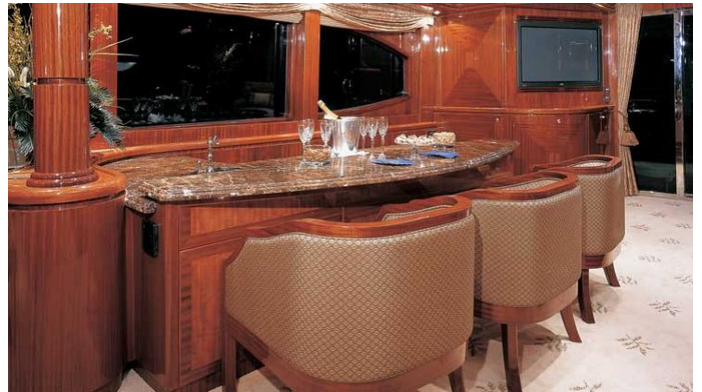

MORE PHOTOS, VIDEO OR INTERACTIVE DECK PLANS:

[CLICK HERE](#)