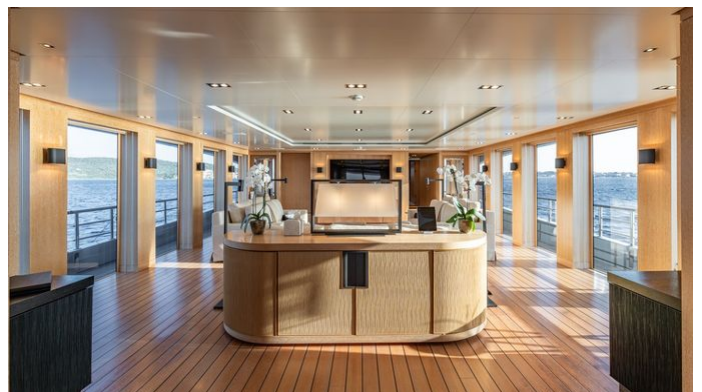

MORE PHOTOS, VIDEO OR INTERACTIVE DECK PLANS:

[CLICK HERE](#)