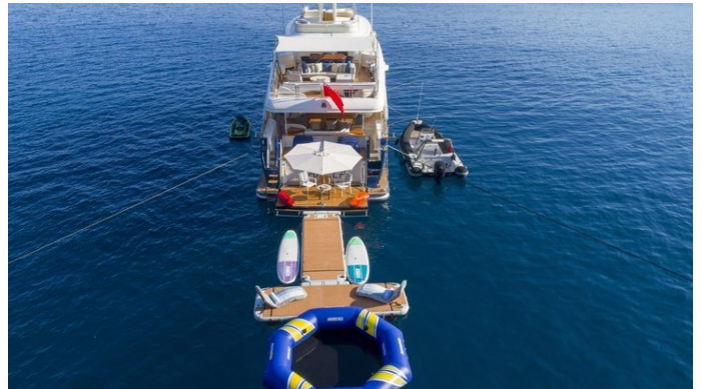

HAG

Yacht Charter Details for 'Hag', the 30.8m Superyacht built by Custom Line

SPECIFICATIONS

LENGTH
30.8m / 101'1

BEAM
7m / 23'

DRAFT
2.26m / 7'5

YEAR
2007

REFIT
2022

Details correct as of 5 Apr, 2025

FOR MORE INFORMATION:

[CLICK HERE](#)

or SCAN QR CODE

MORE PHOTOS, VIDEO OR INTERACTIVE DECK PLANS:

[CLICK HERE](#)

HAG YACHT CHARTER

Superyacht HAG was built in 2007 by Custom Line. She is a 30.8m / 101'1 Navetta 30 motor yacht with exterior design by Zuccon and interior styling by Zuccon . Hag offers accommodation for up to 8 guests in 4 cabins with additional room for her crew of 5. She features a variety of amenities to ensure comfortable charter vacations, including, Air Conditioning, Stabilizers at Anchor, WiFi connection on board & Deck Jacuzzi. She also carries an impressive collection of toys as listed below.

HAG AMENITIES & TOYS

Jacuzzi

Wi-Fi

At-Anchor Stabilizers

Deck Jacuzzi

Air Conditioning

For a full up-to-date list of leisure facilities or amenities onboard Motor Yacht Hag please contact your Yacht Charter Broker prior to booking your vacation. If there is a particular water toy that you would like, but it is not listed, then it may be possible to rent this equipment for you.