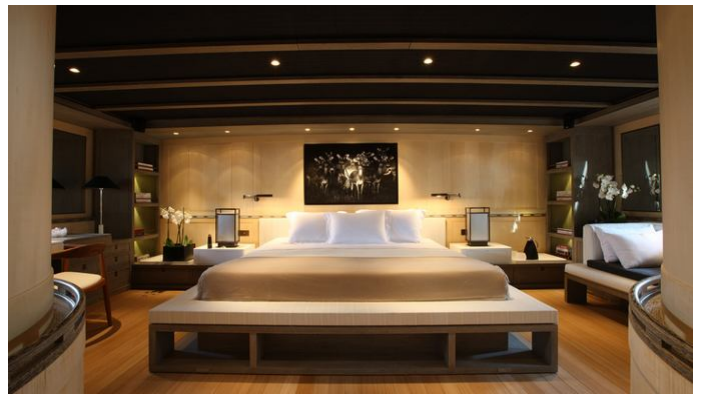

ACCOMMODATION

GUESTS	CABINS	CREW
9	4	7

CABIN CONFIGURATION

1 Master	1 VIP
1 Double	1 Twin
1 Pullman	

CHARTER RATES

SUMMER
from
€80,500 / week + expenses

WINTER
from
€80,500 / week + expenses

Details correct as of 19 Sep, 2024

FOR MORE INFORMATION:

[CLICK HERE](#) 

or SCAN QR CODE

MORE PHOTOS, VIDEO OR INTERACTIVE DECK PLANS:

[CLICK HERE](#)

ROXANE YACHT CHARTER

Superyacht ROXANE was built in 2010 by SuMarine Denizcilik. She is a 46.8m / 153'7 Custom motor/sailer yacht with exterior design by Taka Yacht Design and interior styling by Remi Tessier . Roxane offers accommodation for up to 9 guests in 4 cabins with additional room for her crew of 7. She features a variety of amenities to ensure comfortable charter vacations, including, Air Conditioning & WiFi connection on board. She also carries an impressive collection of toys as listed below.