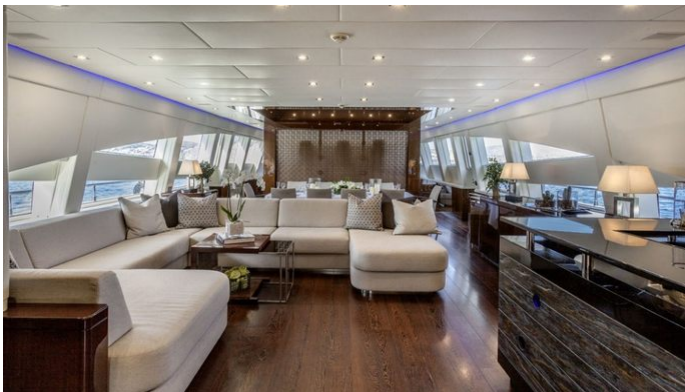

Details correct as of 10 Nov, 2024

FOR MORE INFORMATION:

[CLICK HERE](#) 

or SCAN QR CODE

MORE PHOTOS, VIDEO OR INTERACTIVE DECK PLANS:

[CLICK HERE](#)

MY TOY YACHT CHARTER

Superyacht MY TOY was built in 2009 by AB Yachts. She is a 42.67m / 140' AB 140 motor yacht with exterior design by , AB Yachts & Guido de Groot Design and interior styling by & Guido de Groot Design . My Toy offers accommodation for up to 10 guests in 5 cabins with additional room for her crew of 8. She features a variety of amenities to ensure comfortable charter vacations, including, Air Conditioning & WiFi connection on board. She also carries an impressive collection of toys as listed below.

MY TOY AMENITIES & TOYS

Wi-Fi

Gym

Air Conditioning

For a full up-to-date list of leisure facilities or amenities onboard Motor Yacht My Toy please contact your Yacht Charter Broker prior to booking your vacation. If there is a particular water toy that you would like, but it is not listed, then it may be possible to rent this equipment for you.