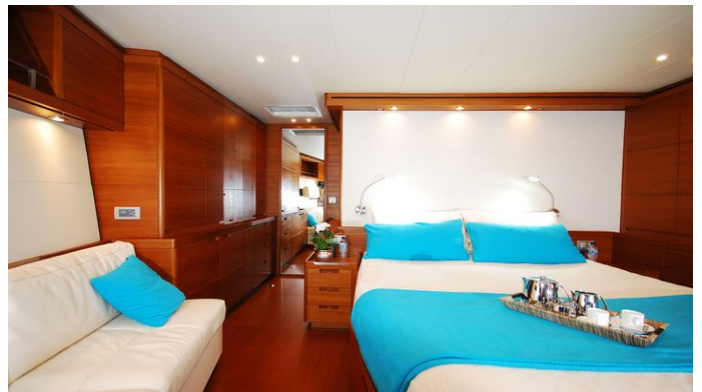

MORE PHOTOS, VIDEO OR INTERACTIVE DECK PLANS:

This document is not contractual. The yacht charters and their particulars displayed in the results above are displayed in good faith and whilst believed to be correct are not guaranteed. YachtCharterFleet.com does not warrant or assume any legal liability or responsibility for the accuracy, completeness, or usefulness of any information and/or images displayed. All information is subject to change without notice and is without warranty. Your preferred charter broker should provide you with yacht specifications, brochure and rates for your chosen dates during your charter yacht selection process. Starting prices are shown in a range of currencies for a one-week charter, unless otherwise indicated.