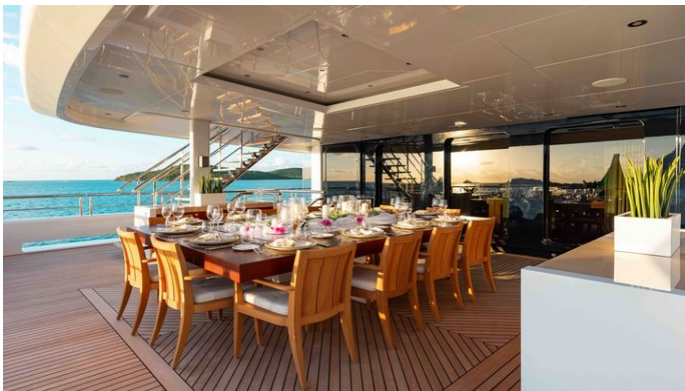

MORE PHOTOS, VIDEO OR INTERACTIVE DECK PLANS: