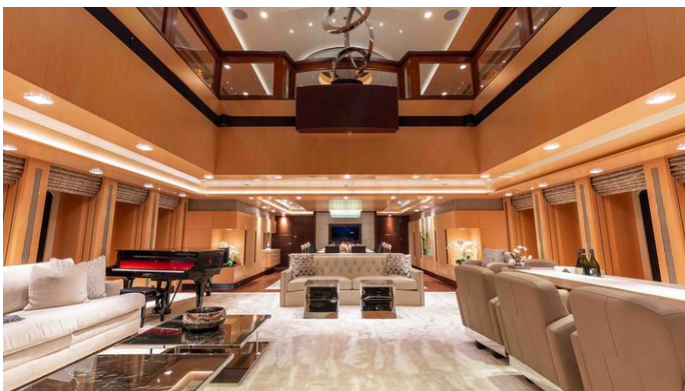

MORE PHOTOS, VIDEO OR INTERACTIVE DECK PLANS: