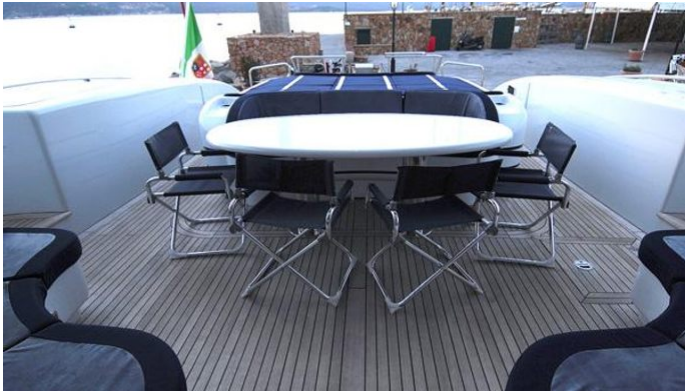

Details correct as of 20 Sep, 2024

FOR MORE INFORMATION:

[CLICK HERE](#)

or SCAN QR CODE

MORE PHOTOS, VIDEO OR INTERACTIVE DECK PLANS:

 [CLICK HERE](#)

SHELLONA YACHT CHARTER

Superyacht SHELLONA was built in 2003 by Overmarine. She is a 33.5m / 109'11 Mangusta 108 motor yacht with exterior design by Stefano Righini . Shellona offers accommodation for up to 9 guests in 4 cabins with additional room for her crew of 5. She features a variety of amenities to ensure comfortable charter vacations. She also carries an impressive collection of toys as listed below.

SHELLONA AMENITIES & TOYS

For a full up-to-date list of leisure facilities or amenities onboard Motor Yacht Shellona please contact your Yacht Charter Broker prior to booking your vacation. If there is a particular water toy that you would like, but it is not listed, then it may be possible to rent this equipment for you.