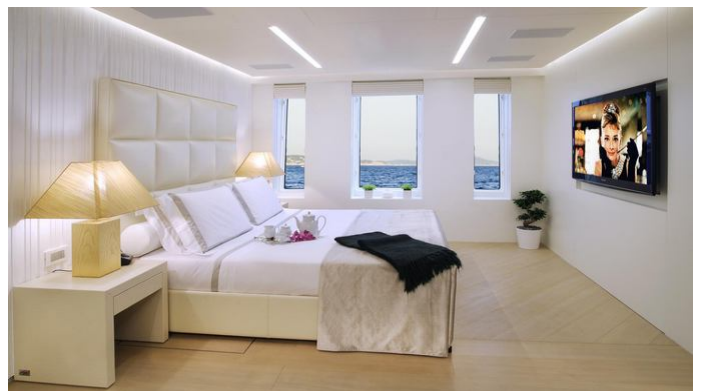

MORE PHOTOS, VIDEO OR INTERACTIVE DECK PLANS: