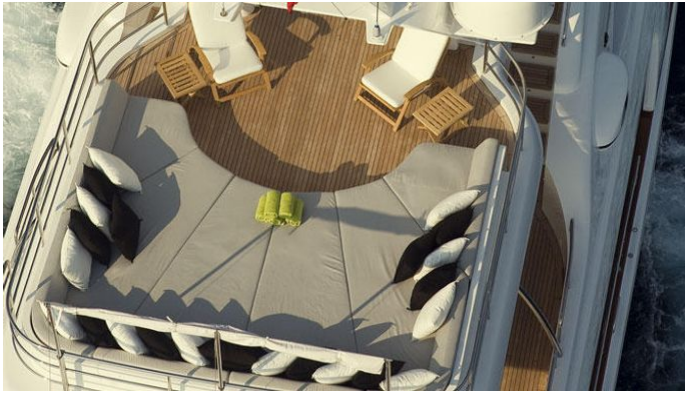

MORE PHOTOS, VIDEO OR INTERACTIVE DECK PLANS: