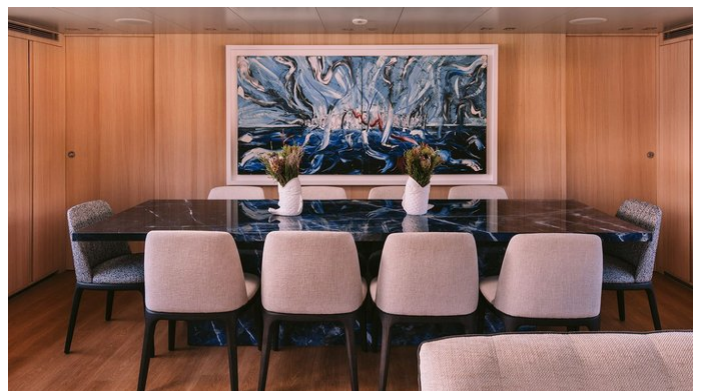

Details correct as of 10 Nov, 2024

FOR MORE INFORMATION:

[CLICK HERE](#) 

or SCAN QR CODE

MORE PHOTOS, VIDEO OR INTERACTIVE DECK PLANS:

[CLICK HERE](#)

ISLANDER II YACHT CHARTER

Superyacht ISLANDER II was built in 2002 by Baglietto. She is a 33.4m / 109'7 Baglietto 33 motor yacht with exterior design by Francesco Paszkowski Design and interior styling by Francesco Paszkowski Design . Islander II offers accommodation for up to 11 guests in 5 cabins with additional room for her crew of 6. She features a variety of amenities to ensure comfortable charter vacations, including, Air Conditioning, WiFi connection on board & Stabilizers at Anchor. She also carries an impressive collection of toys as listed below.