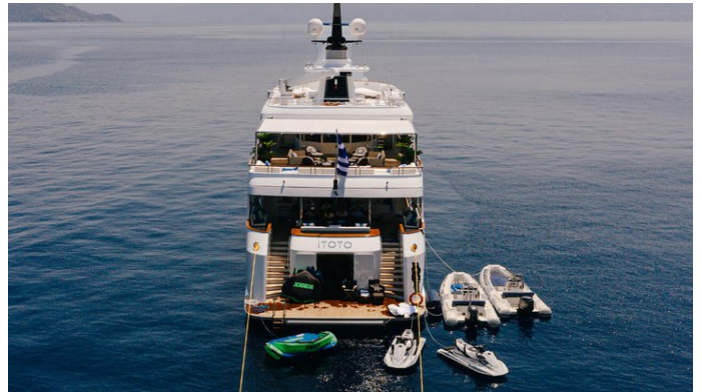

ITOTO

Yacht Charter Details for 'Itoto', the 61.01m Superyacht built by Dauphin Yachts

SPECIFICATIONS

LENGTH
61.01m / 200'2

BEAM DRAFT
9.52m / 31'3 2.47m / 8'1

YEAR REFIT
1987 2023

CRUISING SPEED
13 Knots

ACCOMMODATION

[CLICK HERE](#) 

or SCAN QR CODE

MORE PHOTOS, VIDEO OR INTERACTIVE DECK PLANS:

[CLICK HERE](#)

ITOTO YACHT CHARTER

Superyacht ITOTO was built in 1987 by Dauphin Yachts. She is a 61.01m / 200'2 motor yacht with exterior design by Dauphin Yachts . Itoto offers accommodation for up to 12 guests in 8 cabins with additional room for her crew of 14. She features a variety of amenities to ensure comfortable charter vacations, including, Swimming Pool & Air Conditioning. She also carries an impressive collection of toys as listed below.

ITOTO AMENITIES & TOYS

Gym Equipment

Stabilizers Underway

Wi-Fi

At-Anchor Stabilizers

Swimming Pool

Deck Jacuzzi

Air Conditioning