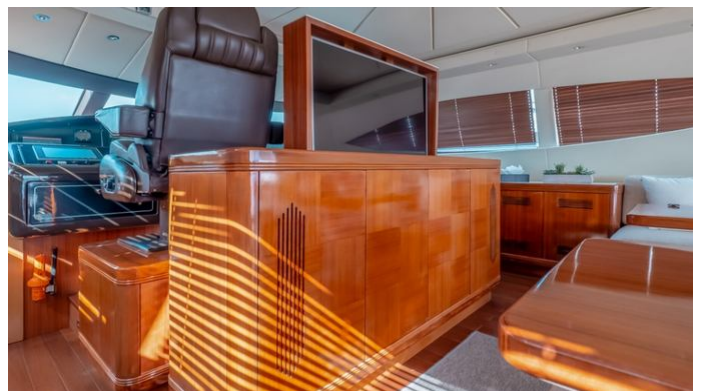

WET PANTHER

Yacht Charter Details for 'Wet Panther', the 31.39m Superyacht built by Overmarine

SPECIFICATIONS

LENGTH
31.39m / 103'

BEAM DRAFT
6.93m / 22'9 1.1m / 3'7

YEAR REFIT
2006

CRUISING SPEED
25 Knots

ACCOMMODATION

[CLICK HERE](#) 

or SCAN QR CODE

MORE PHOTOS, VIDEO OR INTERACTIVE DECK PLANS:

[CLICK HERE](#)

WET PANTHER YACHT CHARTER

Superyacht WET PANTHER was built in 2006 by Overmarine. She is a 31.39m / 103' Mangusta 105 motor yacht with exterior design by Stefano Righini . Wet Panther offers accommodation for up to 10 guests in 4 cabins with additional room for her crew of 5. She features a variety of amenities to ensure comfortable charter vacations, including Air Conditioning. She also carries an impressive collection of toys as listed below.

WET PANTHER AMENITIES & TOYS

Tender Garage

Wi-Fi

Swimming Platform

Sunpads

Air Conditioning

For a full up-to-date list of leisure facilities or amenities onboard Motor Yacht Wet Panther please contact your Yacht Charter Broker prior to booking your vacation. If there is a particular water toy that you would like, but it is not listed, then it may be possible to rent this equipment for you.