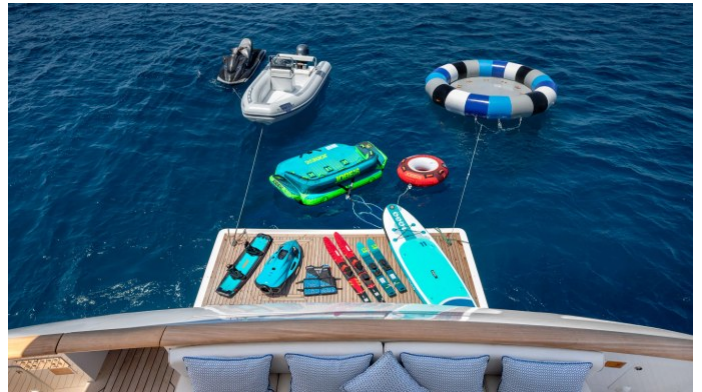

MORE PHOTOS, VIDEO OR INTERACTIVE DECK PLANS: