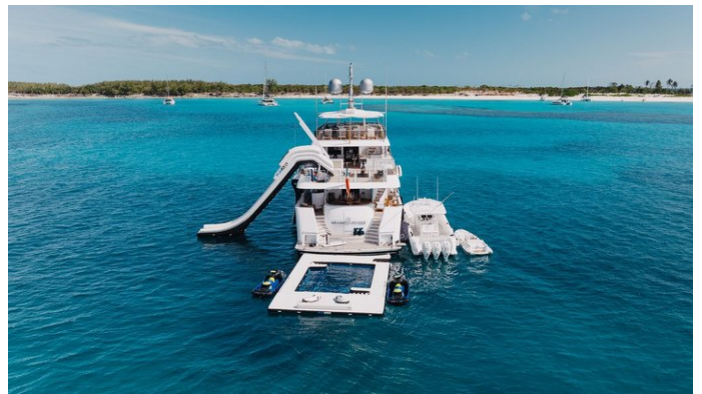

MEMENTO VIVERE

Yacht Charter Details for 'Memento Vivere', the 39.62m Superyacht built by Westport Yachts

SPECIFICATIONS

LENGTH
39.62m / 130'

BEAM
7.92m / 26'

DRAFT
1.98m / 6'6"

YEAR
2005

REFIT
2021

CRUISING SPEED
18 Knots

ACCOMMODATION

GUESTS	CABINS	CREW
10	5	8

CABIN CONFIGURATION

1 Master	1 VIP
1 Double	2 Double/Twin

CHARTER RATES

SUMMER
from
\$120,000 / week + expenses

WINTER
from
\$120,000 / week + expenses

Details correct as of 20 Sep, 2024

FOR MORE INFORMATION:

[CLICK HERE](#) 

or SCAN QR CODE

MORE PHOTOS, VIDEO OR INTERACTIVE DECK PLANS:

[CLICK HERE](#)

MEMENTO VIVERE YACHT CHARTER

Superyacht MEMENTO VIVERE was built in 2005 by Westport Yachts. She is a 39.62m / 130' Westport 130 motor yacht with exterior design by Gregory Marshall . Memento Vivere offers accommodation for up to 10 guests in 5 cabins with additional room for her crew of 8. She features a variety of amenities to ensure comfortable charter vacations, including, Gym/exercise equipment, Sunpads, Air Conditioning, Deck Jacuzzi, Stabilisers underway, Stabilizers at Anchor & WiFi connection on board. She also carries an impressive collection of toys as listed below.

MEMENTO VIVERE AMENITIES & TOYS

Stabilizers Underway

Exterior Bar

Sun Deck

Wi-Fi

Swimming Platform

At-Anchor Stabilizers

Sunpads