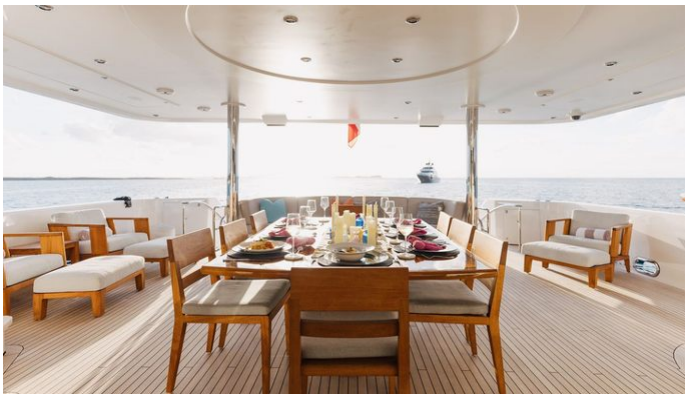

CRUISING SPEED
18 Knots

ACCOMMODATION

GUESTS	CABINS	CREW
10	5	8

CABIN CONFIGURATION

1 Master	1 VIP
1 Double	2 Double/Twin

CHARTER RATES

SUMMER
from
\$120,000 / week + expenses

WINTER
from
\$120,000 / week + expenses

Details correct as of 20 Sep, 2024

FOR MORE INFORMATION:

[CLICK HERE](#) 

or SCAN QR CODE

MORE PHOTOS, VIDEO OR INTERACTIVE DECK PLANS:

[CLICK HERE](#)

MEMENTO VIVERE YACHT CHARTER

Superyacht MEMENTO VIVERE was built in 2005 by Westport Yachts. She is a 39.62m / 130' Westport 130 motor yacht with exterior design by Gregory Marshall . Memento Vivere offers accommodation for up to 10 guests in 5 cabins with additional room for her crew of 8. She features a variety of amenities to ensure comfortable charter vacations, including, Gym/exercise equipment, Sunpads, Air Conditioning, Deck Jacuzzi, Stabilisers underway, Stabilizers at Anchor & WiFi connection on board. She also carries an impressive collection of toys as listed below.

MEMENTO VIVERE AMENITIES & TOYS

Stabilizers Underway

Exterior Bar

Sun Deck

Wi-Fi

Swimming Platform

At-Anchor Stabilizers

Sunpads