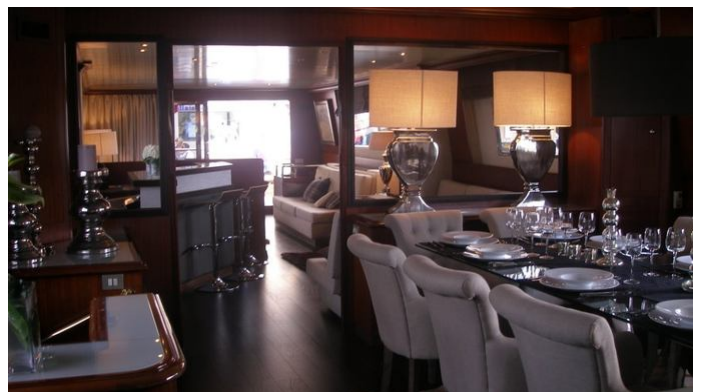

FOR MORE INFORMATION:

[CLICK HERE](#) 

or SCAN QR CODE

MORE PHOTOS, VIDEO OR INTERACTIVE DECK PLANS:

[CLICK HERE](#)

QUEEN SOUTH YACHT CHARTER

Superyacht QUEEN SOUTH was built in 1988 by Versilcraft. She is a 30.99m / 101'8 motor yacht with exterior design by . Queen South offers accommodation for up to 10 guests in 4 cabins with additional room for her crew of 5. She features a variety of amenities to ensure comfortable charter vacations, including, Air Conditioning & WiFi connection on board. She also carries an impressive collection of toys as listed below.

QUEEN SOUTH AMENITIES & TOYS

Wi-Fi

Air Conditioning

For a full up-to-date list of leisure facilities or amenities onboard Motor Yacht Queen South please contact your Yacht Charter Broker prior to booking your vacation. If there is a particular water toy that you would like, but it is not listed, then it may be possible to rent this equipment for you.