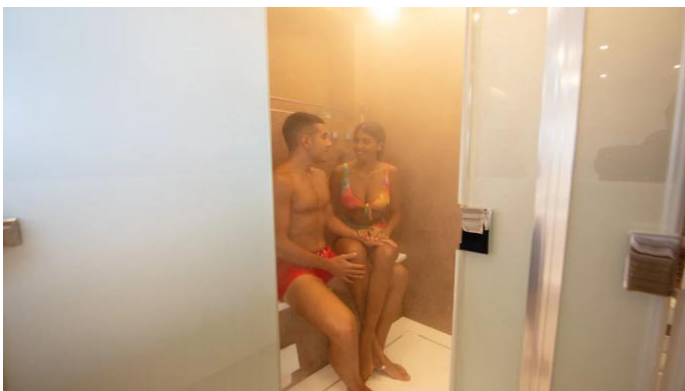

CRUISING SPEED
35 Knots

ACCOMMODATION

GUESTS	CABINS	CREW
10	4	7

CABIN CONFIGURATION

1 Master	2 VIP
2 Twin	2 Pullman

CHARTER RATES

SUMMER
from
€130,000 / week + expenses

WINTER
from
\$130,000 / week + expenses

Details correct as of 20 Sep, 2024

FOR MORE INFORMATION:

[CLICK HERE](#) 

or SCAN QR CODE

MORE PHOTOS, VIDEO OR INTERACTIVE DECK PLANS:

[CLICK HERE](#)

BLUE DEVIL YACHT CHARTER

Superyacht BLUE DEVIL was built in 2007 by AB Yachts. She is a 42m / 137'10 motor yacht with exterior design by AB Yachts and interior styling by Studio Vafiadis . Blue Devil offers accommodation for up to 10 guests in 4 cabins with additional room for her crew of 7. She features a variety of amenities to ensure comfortable charter vacations, including, Air Conditioning, WiFi connection on board & Gym/exercise equipment. She also carries an impressive collection of toys as listed below.

BLUE DEVIL AMENITIES & TOYS

Wi-Fi

Swimming Platform

Sunpads

Deck Jacuzzi

Air Conditioning

For a full up-to-date list of leisure facilities or amenities onboard Motor Yacht Blue Devil please contact your Yacht Charter Broker prior to booking your vacation. If there is a particular water toy that you would like, but it is not listed, then it may be possible to rent this equipment for you.