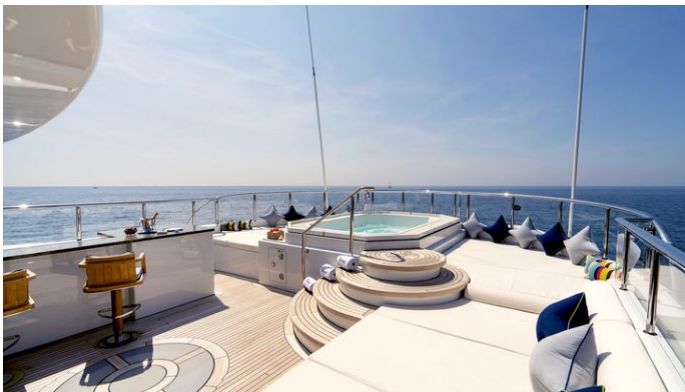

or SCAN QR CODE

MORE PHOTOS, VIDEO OR INTERACTIVE DECK PLANS:

[CLICK HERE](#)

KAISER YACHT CHARTER

Superyacht KAISER was built in 2011 by Abeking & Rasmussen. She is a 60m / 196'10 Custom motor yacht with exterior design by Donald Starkey and interior styling by Bannenberg & Rowell . Kaiser offers accommodation for up to 12 guests in 6 cabins with additional room for her crew of 16. She features a variety of amenities to ensure comfortable charter vacations, including, At Anchor Stabilizers, Jacuzzi (on deck), Tender Garage, Air Conditioning & Underwater Lights. She also carries an impressive collection of toys as listed below.

KAISER AMENITIES & TOYS

Tender Garage

Underwater Lights

Stabilizers Underway

Gym Equipment

Owner Study

Sun Deck

Wi-Fi

At-Anchor Stabilizers

Deck Jacuzzi

Air Conditioning

For a full up-to-date list of leisure facilities or amenities onboard Motor Yacht Kaiser please contact your Yacht Charter Broker prior to booking your vacation. If there is a particular water toy that you would like, but it is not listed, then it may be possible to rent this equipment for you.