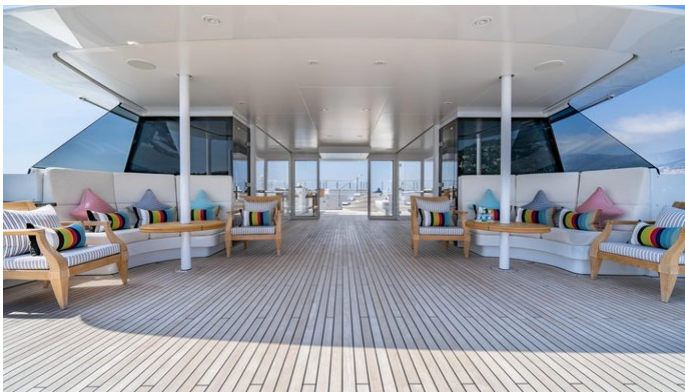

or SCAN QR CODE

MORE PHOTOS, VIDEO OR INTERACTIVE DECK PLANS:

[CLICK HERE](#)

KAISER YACHT CHARTER

Superyacht KAISER was built in 2011 by Abeking & Rasmussen. She is a 60m / 196'10 Custom motor yacht with exterior design by Donald Starkey and interior styling by Bannenberg & Rowell . Kaiser offers accommodation for up to 12 guests in 6 cabins with additional room for her crew of 16. She features a variety of amenities to ensure comfortable charter vacations, including, At Anchor Stabilizers, Jacuzzi (on deck), Tender Garage, Air Conditioning & Underwater Lights. She also carries an impressive collection of toys as listed below.

KAISER AMENITIES & TOYS

Tender Garage

Underwater Lights

Stabilizers Underway

Gym Equipment

Owner Study

Sun Deck

Wi-Fi

At-Anchor Stabilizers

Deck Jacuzzi

Air Conditioning

For a full up-to-date list of leisure facilities or amenities onboard Motor Yacht Kaiser please contact your Yacht Charter Broker prior to booking your vacation. If there is a particular water toy that you would like, but it is not listed, then it may be possible to rent this equipment for you.