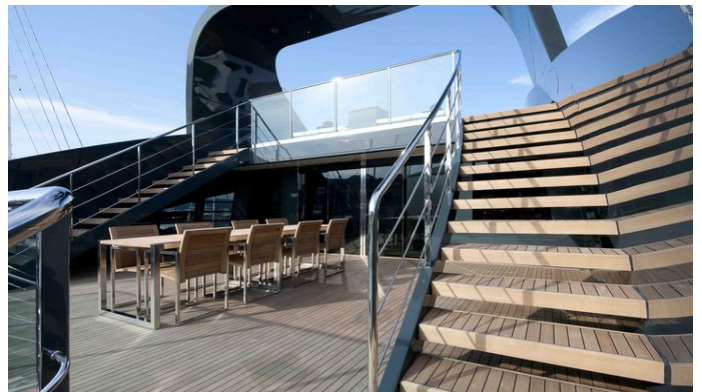

MORE PHOTOS, VIDEO OR INTERACTIVE DECK PLANS: