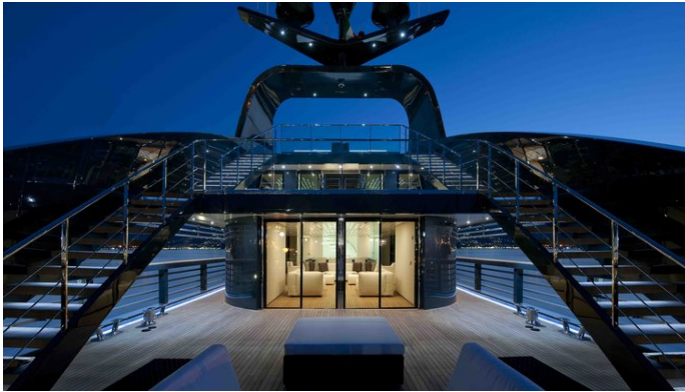

MORE PHOTOS, VIDEO OR INTERACTIVE DECK PLANS: