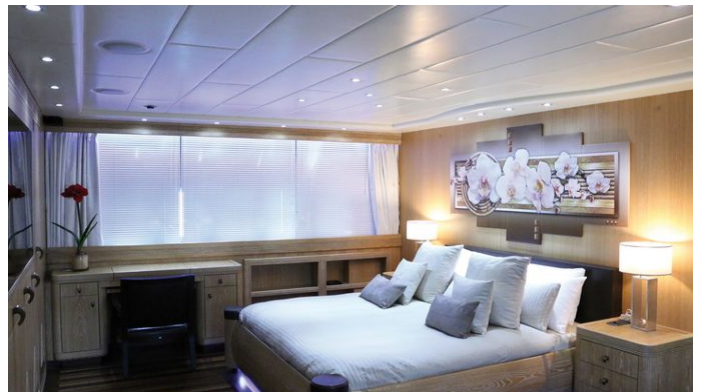

MORE PHOTOS, VIDEO OR INTERACTIVE DECK PLANS: