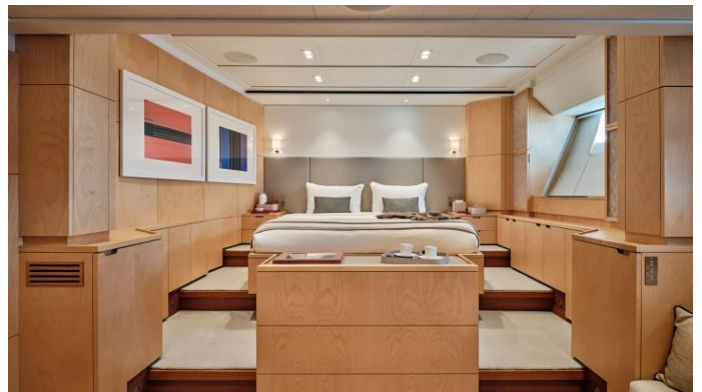

MORE PHOTOS, VIDEO OR INTERACTIVE DECK PLANS: