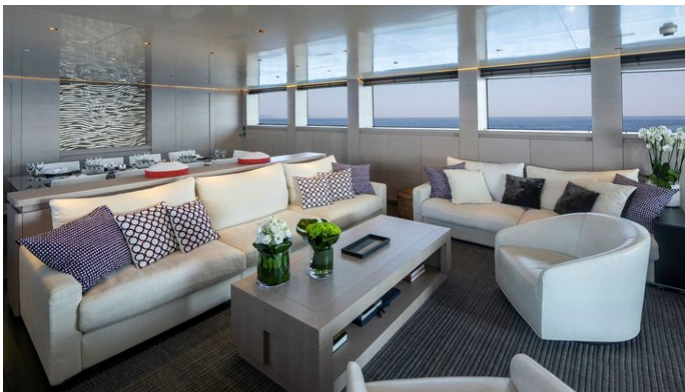

MORE PHOTOS, VIDEO OR INTERACTIVE DECK PLANS: