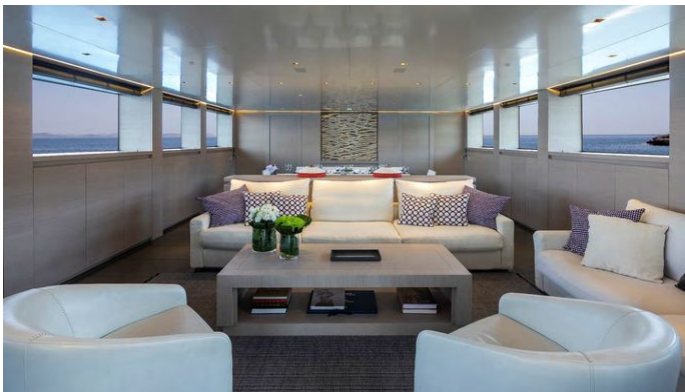

MORE PHOTOS, VIDEO OR INTERACTIVE DECK PLANS: