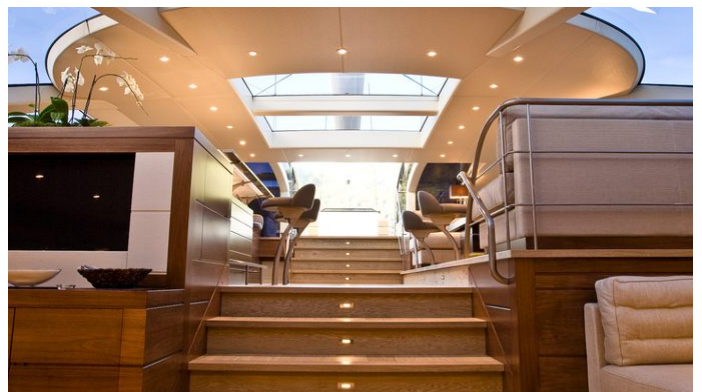

MORE PHOTOS, VIDEO OR INTERACTIVE DECK PLANS: