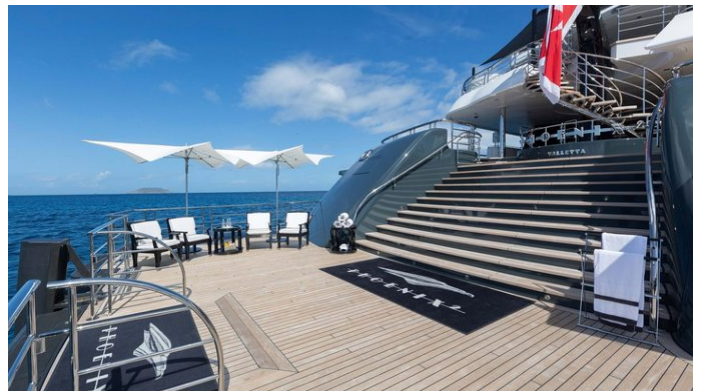

MORE PHOTOS, VIDEO OR INTERACTIVE DECK PLANS: