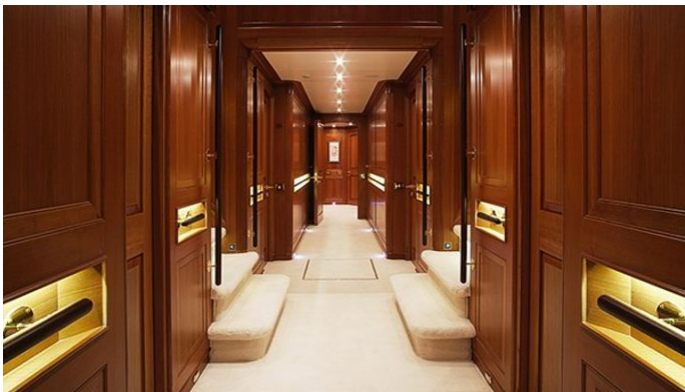

MORE PHOTOS, VIDEO OR INTERACTIVE DECK PLANS: