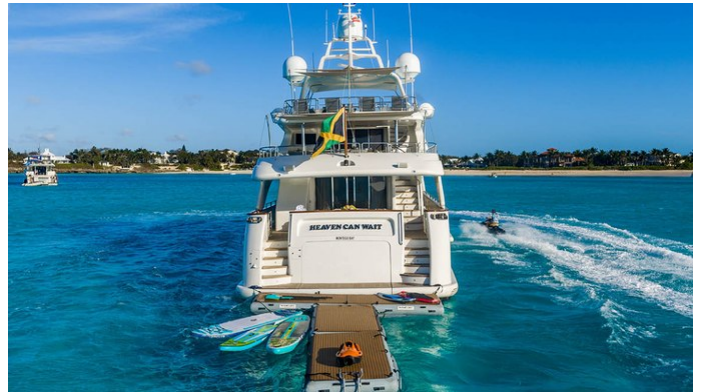

MORE PHOTOS, VIDEO OR INTERACTIVE DECK PLANS: