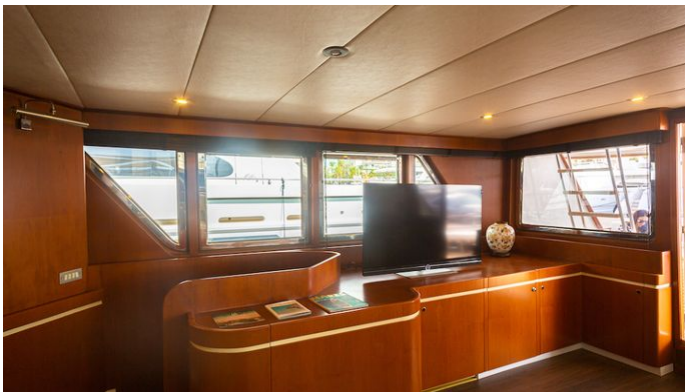

[CLICK HERE](#) 

or SCAN QR CODE

MORE PHOTOS, VIDEO OR INTERACTIVE DECK PLANS:

[CLICK HERE](#)

SPIRIT OF MK YACHT CHARTER

Superyacht SPIRIT OF MK was built in 1980 by CRN. She is a 34.01m / 111'7 Custom motor yacht with exterior design by CRN . Spirit of MK offers accommodation for up to 12 guests in 5 cabins with additional room for her crew of 5. She features a variety of amenities to ensure comfortable charter vacations. She also carries an impressive collection of toys as listed below.

SPIRIT OF MK AMENITIES & TOYS

Underwater Lights

Stabilizers Underway

Wi-Fi

Air Conditioning

For a full up-to-date list of leisure facilities or amenities onboard Motor Yacht Spirit of MK please contact your Yacht Charter Broker prior to booking your vacation. If there is a particular water toy that you would like, but it is not listed, then it may be possible to rent this equipment for you.