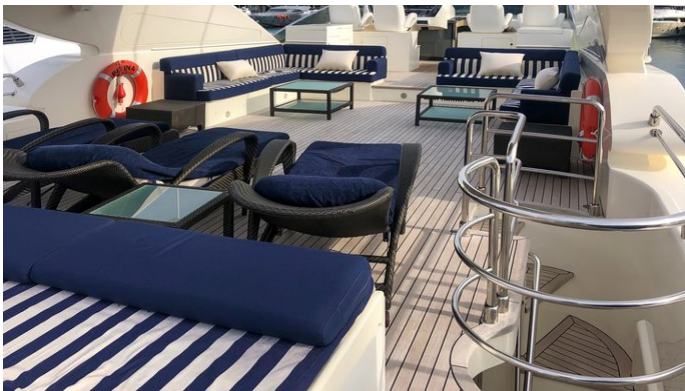

[CLICK HERE](#) 

or SCAN QR CODE

MORE PHOTOS, VIDEO OR INTERACTIVE DECK PLANS:

[CLICK HERE](#)

B4 YACHT CHARTER

Superyacht B4 was built in 2004 by Astondoa. She is a 31.45m / 103'2 102 GLX motor yacht with exterior design by Astondoa . B4 offers accommodation for up to 12 guests in 6 cabins with additional room for her crew of 5. She features a variety of amenities to ensure comfortable charter vacations. She also carries an impressive collection of toys as listed below.

B4 AMENITIES & TOYS

Wi-Fi

Swimming Platform

Sunpads

Foredeck Seating

Air Conditioning

Satellite TV

For a full up-to-date list of leisure facilities or amenities onboard Motor Yacht B4 please contact your Yacht Charter Broker prior to booking your vacation. If there is a particular water toy that you would like, but it is not listed, then it may be possible to rent this equipment for you.