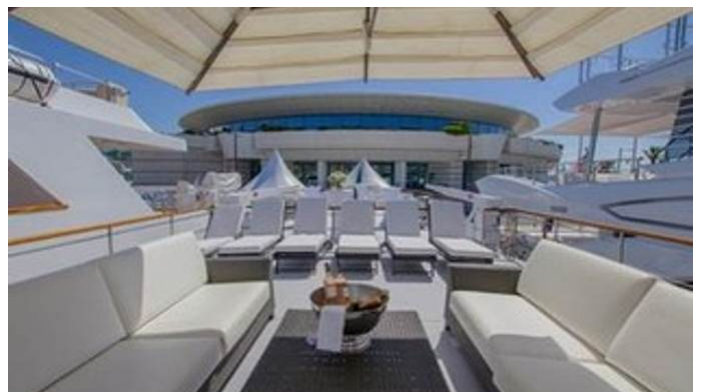

Details correct as of 10 Nov, 2024

FOR MORE INFORMATION:

[CLICK HERE](#)

or SCAN QR CODE

MORE PHOTOS, VIDEO OR INTERACTIVE DECK PLANS:

[CLICK HERE](#)

LADY JERSEY YACHT CHARTER

Superyacht LADY JERSEY was built in 1956 by Abeking & Rasmussen. She is a 35.79m / 117'5 motor yacht with exterior design by . Lady Jersey offers accommodation for up to 11 guests in 5 cabins with additional room for her crew of 5. She features a variety of amenities to ensure comfortable charter vacations, including, Air Conditioning, Stabilisers underway & WiFi connection on board. She also carries an impressive collection of toys as listed below.

LADY JERSEY AMENITIES & TOYS

Stabilizers Underway

Wi-Fi

Air Conditioning

For a full up-to-date list of leisure facilities or amenities onboard Motor Yacht Lady Jersey please contact your Yacht Charter Broker prior to booking your vacation. If there is a particular water toy that you would like, but it is not listed, then it may be possible to rent this equipment for you.