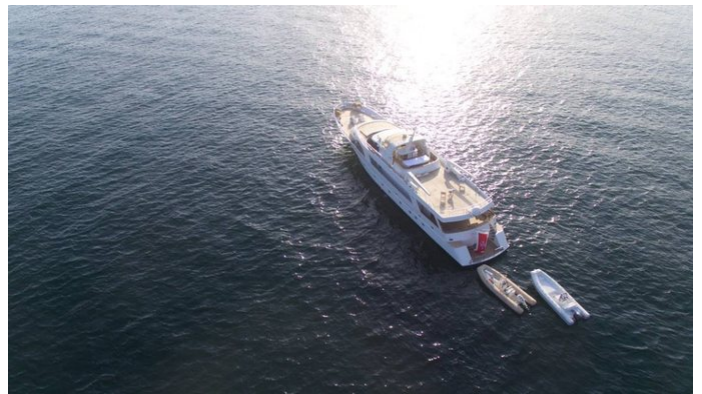

MORE PHOTOS, VIDEO OR INTERACTIVE DECK PLANS: