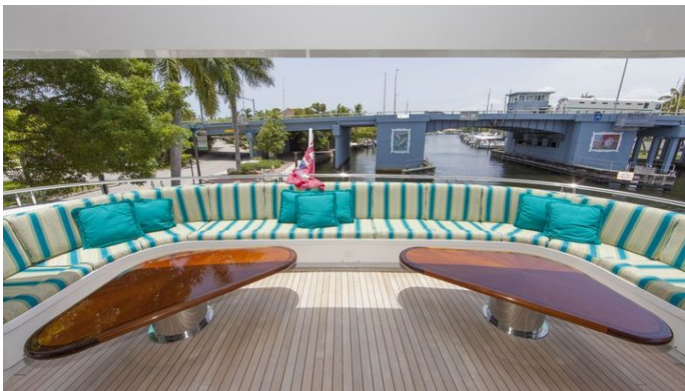

YEAR REFIT
2001

CRUISING SPEED
16 Knots

ACCOMMODATION

GUESTS CABINS CREW
10 5 9

CABIN CONFIGURATION
1 Master 3 Double
1 Twin

CHARTER RATES

SUMMER
from
\$150,000 / week + expenses

WINTER
from
\$150,000 / week + expenses

Details correct as of 20 Sep, 2024

FOR MORE INFORMATION:

[CLICK HERE](#) 

or SCAN QR CODE

MORE PHOTOS, VIDEO OR INTERACTIVE DECK PLANS:

[CLICK HERE](#)

RELENTLESS YACHT CHARTER

Superyacht RELENTLESS was built in 2001 by Trinity Yachts. She is a 44.2m / 145' Custom motor yacht with exterior design by Trinity Yachts and interior styling by Dee Robinson Interiors . Relentless offers accommodation for up to 10 guests in 5 cabins with additional room for her crew of 9. She features a variety of amenities to ensure comfortable charter vacations, including, Air Conditioning, WiFi connection on board, Deck Jacuzzi, Gym/exercise equipment & Stabilisers underway. She also carries an impressive collection of toys as listed below.