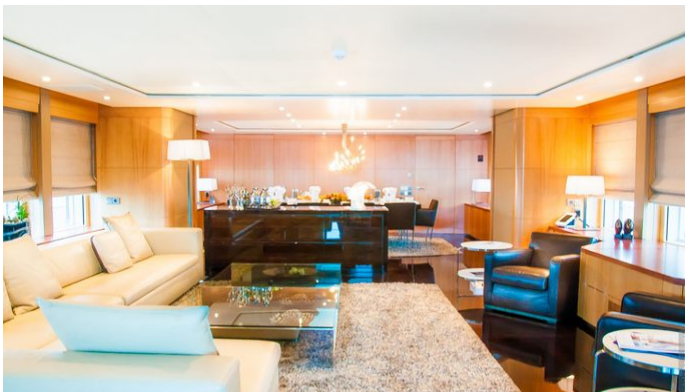

[CLICK HERE](#) 

or SCAN QR CODE

MORE PHOTOS, VIDEO OR INTERACTIVE DECK PLANS:

[CLICK HERE](#)

GLORIA TERESA YACHT CHARTER

Superyacht GLORIA TERESA was built in 2005 by Izar. She is a 42m / 137'10 motor yacht with exterior design by Reymond Langton Design and interior styling by Reymond Langton Design . Gloria Teresa offers accommodation for up to 10 guests in 5 cabins with additional room for her crew of 8. She features a variety of amenities to ensure comfortable charter vacations, including, Air Conditioning, WiFi connection on board, Deck Jacuzzi & Stabilizers at Anchor. She also carries an impressive collection of toys as listed below.

GLORIA TERESA AMENITIES & TOYS

Jacuzzi

Wi-Fi

At-Anchor Stabilizers

Deck Jacuzzi

Air Conditioning

BBQ

For a full up-to-date list of leisure facilities or amenities onboard Motor Yacht Gloria Teresa please contact your Yacht Charter Broker prior to booking your vacation. If there is a particular water toy that you would like, but it is not listed, then it may be possible to rent this equipment for you.