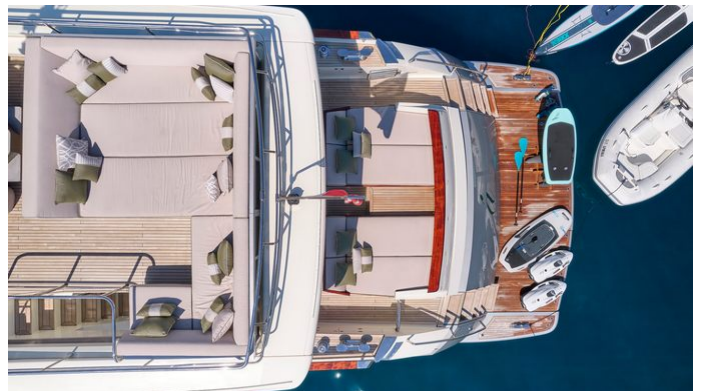

CRUISING SPEED
22 Knots

ACCOMMODATION

GUESTS CABINS CREW

8 **4** **6**

CABIN CONFIGURATION

CHARTER RATES

SUMMER
from
€98,000 / week + expenses

WINTER
from
€85,000 / week + expenses

Details correct as of 20 Sep, 2024

FOR MORE INFORMATION:

[CLICK HERE](#) 

or SCAN QR CODE

MORE PHOTOS, VIDEO OR INTERACTIVE DECK PLANS:

[CLICK HERE](#)

APMONIA YACHT CHARTER

Superyacht APMONIA was built in 2008 by Couach. She is a 37m / 121'5 Couach 3700 FLY motor yacht with exterior design by Exequiel Cano Lanza and interior styling by Couach . Apmonia offers accommodation for up to 8 guests in 4 cabins with additional room for her crew of 6. She features a variety of amenities to ensure comfortable charter vacations, including Air Conditioning. She also carries an impressive collection of toys as listed below.

APMONIA AMENITIES & TOYS

Gym Equipment

Exterior Bar

Sun Deck

Wi-Fi

Swimming Platform

At-Anchor Stabilizers

Sunpads

Deck Jacuzzi

Air Conditioning

For a full up-to-date list of leisure facilities or amenities onboard Motor Yacht Apmonia please contact your Yacht Charter Broker prior to booking your vacation. If there is a particular water toy that you would like, but it is not listed, then it may be possible to rent this equipment for you.