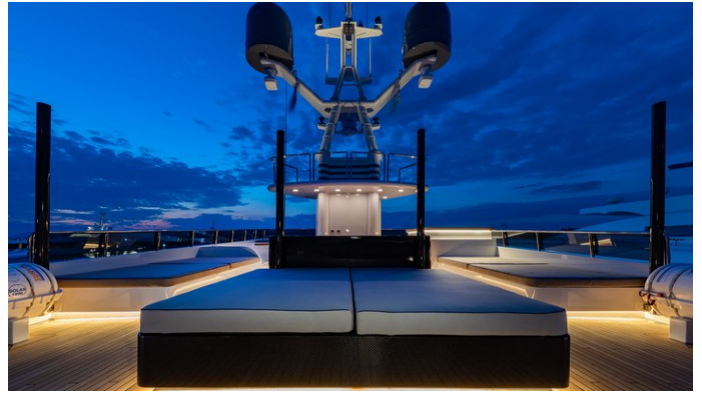

MORE PHOTOS, VIDEO OR INTERACTIVE DECK PLANS: