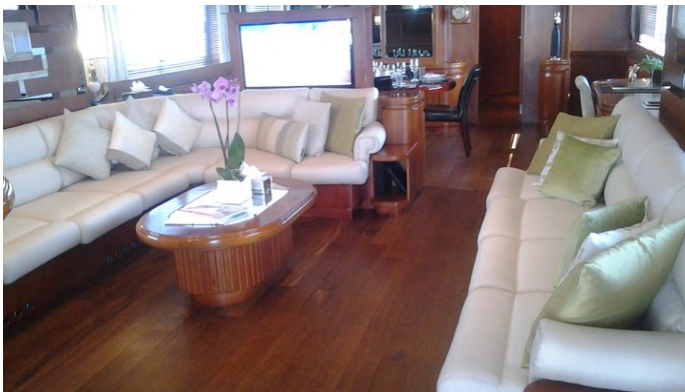

FOR MORE INFORMATION:

[CLICK HERE](#)

or SCAN QR CODE

MORE PHOTOS, VIDEO OR INTERACTIVE DECK PLANS:

[CLICK HERE](#)

AVELLA YACHT CHARTER

Superyacht AVELLA was built in 1991 by Azimut. She is a 33.5m / 109'11 Azimut 110 motor yacht with exterior design by Stefano Natucci and interior styling by Stefano Natucci . Avella offers accommodation for up to 10 guests in 4 cabins with additional room for her crew of 6. She features a variety of amenities to ensure comfortable charter vacations, including Air Conditioning. She also carries an impressive collection of toys as listed below.

AVELLA AMENITIES & TOYS

Air Conditioning

BBQ

Satellite TV

For a full up-to-date list of leisure facilities or amenities onboard Motor Yacht Avella please contact your Yacht Charter Broker prior to booking your vacation. If there is a particular water toy that you would like, but it is not listed, then it may be possible to rent this equipment for you.