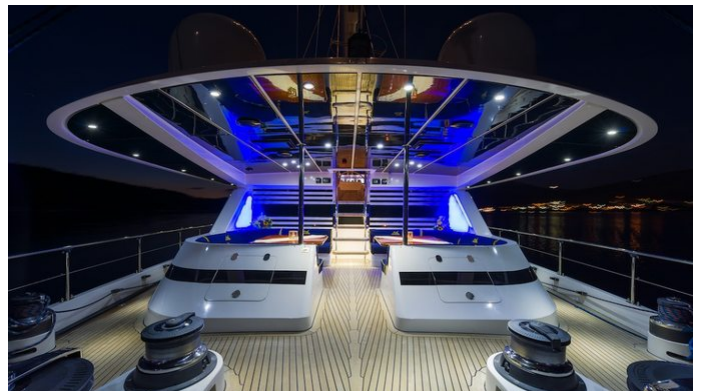

MORE PHOTOS, VIDEO OR INTERACTIVE DECK PLANS: