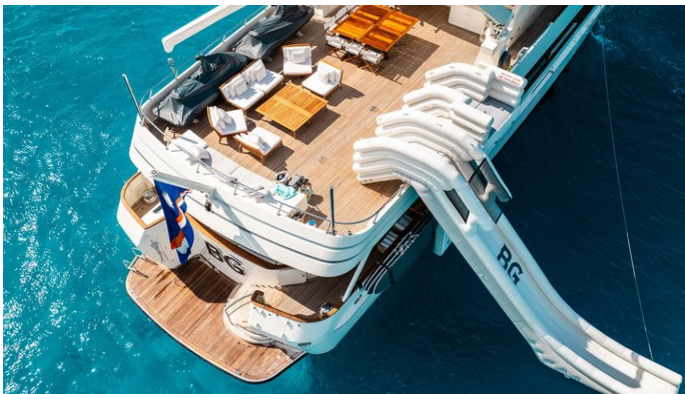

BG

Yacht Charter Details for 'BG', the 46.9m Superyacht built by Feadship

SPECIFICATIONS

LENGTH
46.9m / 153'10

BEAM
8.81m / 28'11

DRAFT
2.9m / 9'6

YEAR
1990

REFIT
2022

CRUISING SPEED
12 Knots

ACCOMMODATION

GUESTS	CABINS	CREW
12	6	10

CABIN CONFIGURATION

1 Master	1 VIP
2 Double	2 Double/Twin

CHARTER RATES

SUMMER
from
\$125,000 / week + expenses

WINTER
from
\$130,000 / week + expenses

Details correct as of 19 Sep, 2024

FOR MORE INFORMATION:

[CLICK HERE](#) 

or SCAN QR CODE

MORE PHOTOS, VIDEO OR INTERACTIVE DECK PLANS:

[CLICK HERE](#)

BG YACHT CHARTER

Superyacht BG was built in 1990 by Feadship. She is a 46.9m / 153'10 Custom motor yacht with exterior design by De Voogt and interior styling by McMillen Design Taylor Hannah Architect . BG offers accommodation for up to 12 guests in 6 cabins with additional room for her crew of 10. She features a variety of amenities to ensure comfortable charter vacations, including, Air Conditioning, Deck Jacuzzi, Gym/exercise equipment, Stabilisers underway & Stabilizers at Anchor. She also carries an impressive collection of toys as listed below.

BG AMENITIES & TOYS

 Jacuzzi	 Stabilizers Underway	 Wi-Fi
 Video On-Demand	 At-Anchor Stabilizers	 Satcom
 Deck Jacuzzi	 Gym	 Air Conditioning
 BBQ	 Games Consoles	

For a full up-to-date list of leisure facilities or amenities onboard Motor Yacht BG please contact your Yacht Charter Broker prior to booking your vacation. If there is a particular water toy that you would like, but it is not listed, then it may be possible to rent this equipment for you.