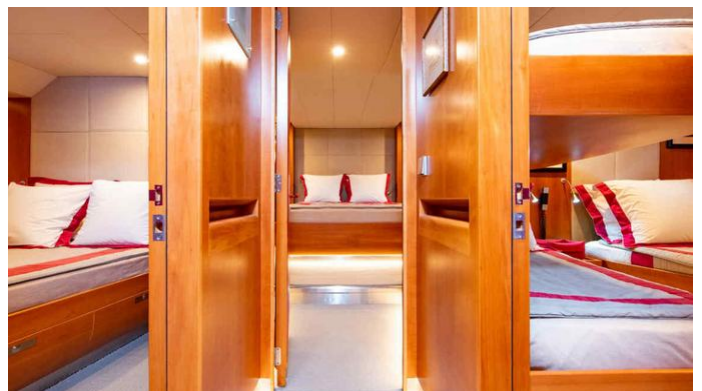

ACCOMMODATION

GUESTS	CABINS	CREW
7	3	5

CABIN CONFIGURATION

1 Master	1 Double
1 Twin	1 Pullman

CHARTER RATES

SUMMER
from
€49,000 / week + expenses

WINTER
from
\$49,000 / week + expenses

Details correct as of 20 Sep, 2024

FOR MORE INFORMATION:

[CLICK HERE](#) 

or SCAN QR CODE

MORE PHOTOS, VIDEO OR INTERACTIVE DECK PLANS:

[CLICK HERE](#)

SILVERTIP YACHT CHARTER

Superyacht SILVERTIP was built in 2001 by Yachting Developments. She is a 33.8m / 110'11 sail yacht with exterior design by Dubois and interior styling by Agnes Comar . Silvertip offers accommodation for up to 7 guests in 3 cabins with additional room for her crew of 5. She features a variety of amenities to ensure comfortable charter vacations. She also carries an impressive collection of toys as listed below.