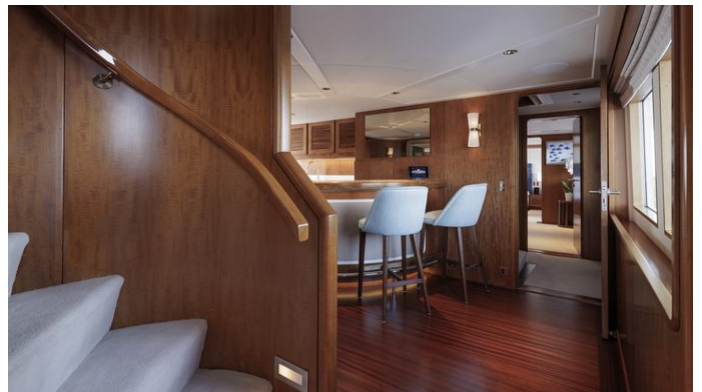

MORE PHOTOS, VIDEO OR INTERACTIVE DECK PLANS: