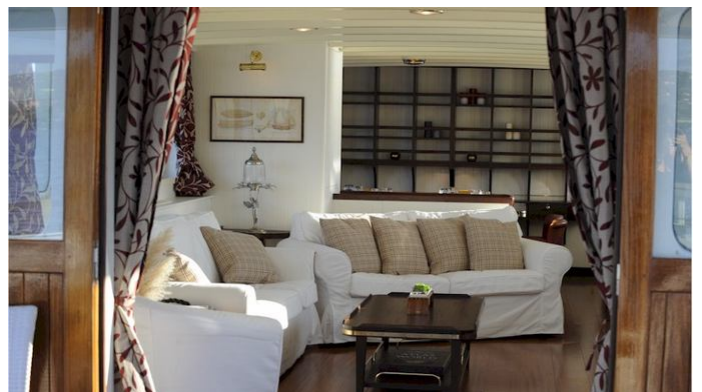

MORE PHOTOS, VIDEO OR INTERACTIVE DECK PLANS: