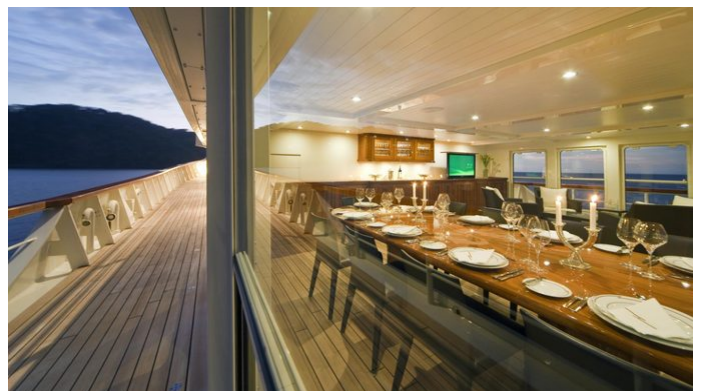

MORE PHOTOS, VIDEO OR INTERACTIVE DECK PLANS:

This document is not contractual. The yacht charters and their particulars displayed in the results above are displayed in good faith and whilst believed to be correct are not guaranteed. YachtCharterFleet.com does not warrant or assume any legal liability or responsibility for the accuracy, completeness, or usefulness of any information and/or images displayed. All information is subject to change without notice and is without warranty. Your preferred charter broker should provide you with yacht specifications, brochure and rates for your chosen dates during your charter yacht selection process. Starting prices are shown in a range of currencies for a one-week charter, unless otherwise indicated.