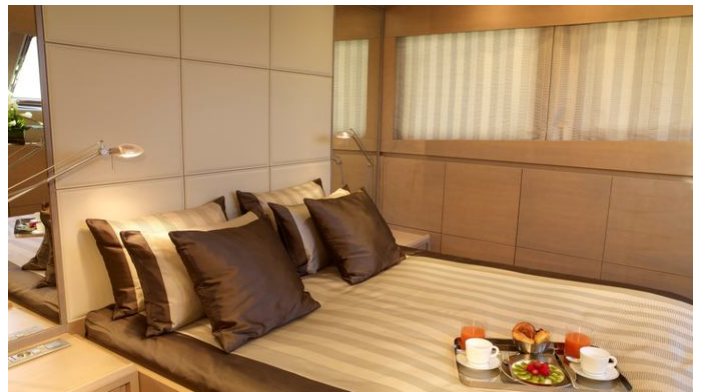

MORE PHOTOS, VIDEO OR INTERACTIVE DECK PLANS:

This document is not contractual. The yacht charters and their particulars displayed in the results above are displayed in good faith and whilst believed to be correct are not guaranteed. YachtCharterFleet.com does not warrant or assume any legal liability or responsibility for the accuracy, completeness, or usefulness of any information and/or images displayed. All information is subject to change without notice and is without warranty. Your preferred charter broker should provide you with yacht specifications, brochure and rates for your chosen dates during your charter yacht selection process. Starting prices are shown in a range of currencies for a one-week charter, unless otherwise indicated.