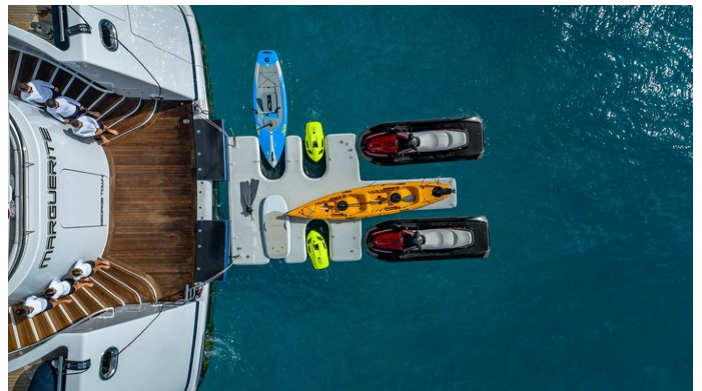

MARGUERITE

Yacht Charter Details for 'Marguerite', the 61m Superyacht built by Lurssen

SPECIFICATIONS

LENGTH
61m / 200'2

BEAM
12.34m / 40'6

DRAFT
3.73m / 12'3

YEAR
2004

REFIT
2021

CRUISING SPEED
15 Knots

ACCOMMODATION

GUESTS	CABINS	CREW
12	6	17

CABIN CONFIGURATION

1 Master	1 VIP
3 Double	1 Twin

CHARTER RATES

SUMMER
from
€450,000 / week + expenses

WINTER
from
\$450,000 / week + expenses

Details correct as of 19 Sep, 2024

FOR MORE INFORMATION:

[CLICK HERE](#) 

or SCAN QR CODE

MORE PHOTOS, VIDEO OR INTERACTIVE DECK PLANS:

[CLICK HERE](#)

MARGUERITE YACHT CHARTER

Superyacht MARGUERITE was built in 2004 by Lurssen. She is a 61m / 200'2 Custom motor yacht with exterior design by Winch Design and interior styling by Winch Design . Marguerite offers accommodation for up to 12 guests in 6 cabins with additional room for her crew of 17. She features a variety of amenities to ensure comfortable charter vacations, including, GYM, Jacuzzi (on deck) & Outdoor Bar. She also carries an impressive collection of toys as listed below.

MARGUERITE AMENITIES & TOYS

Outdoor Bar

Sun Deck

Foredeck Seating With Table

Wi-Fi

Swimming Platform

Sunpads

Deck Jacuzzi