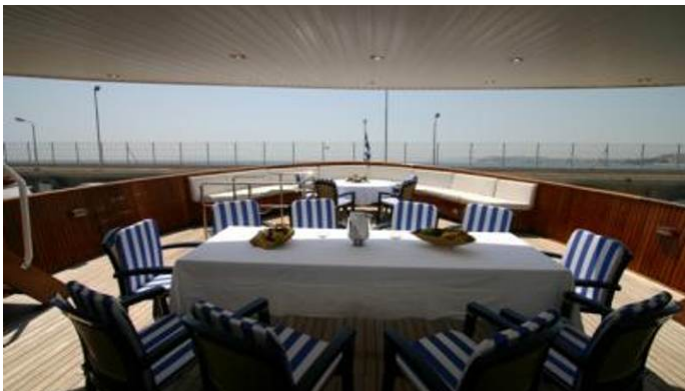

[CLICK HERE](#)

or SCAN QR CODE

MORE PHOTOS, VIDEO OR INTERACTIVE DECK PLANS:

[CLICK HERE](#)

ELIKI YACHT CHARTER

Superyacht ELIKI was built in 1960 by Botje Ensing & Co. She is a 39.6m / 129'11 Custom motor yacht with exterior design by Botje Ensing & Co and interior styling by Botje Ensing & Co . ElikI offers accommodation for up to 12 guests in 6 cabins with additional room for her crew of 9. She features a variety of amenities to ensure comfortable charter vacations, including, GYM & Air Conditioning. She also carries an impressive collection of toys as listed below.

ELIKI AMENITIES & TOYS

Gym

Air Conditioning

For a full up-to-date list of leisure facilities or amenities onboard Motor Yacht ElikI please contact your Yacht Charter Broker prior to booking your vacation. If there is a particular water toy that you would like, but it is not listed, then it may be possible to rent this equipment for you.