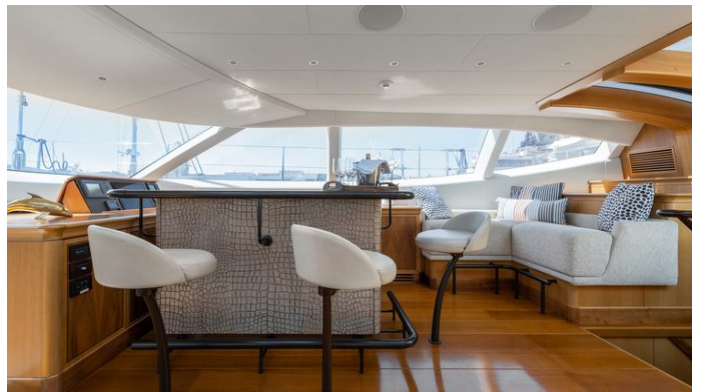

MORE PHOTOS, VIDEO OR INTERACTIVE DECK PLANS: