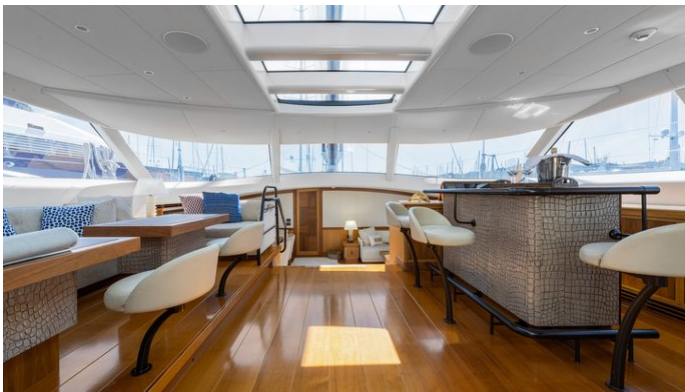

MORE PHOTOS, VIDEO OR INTERACTIVE DECK PLANS: