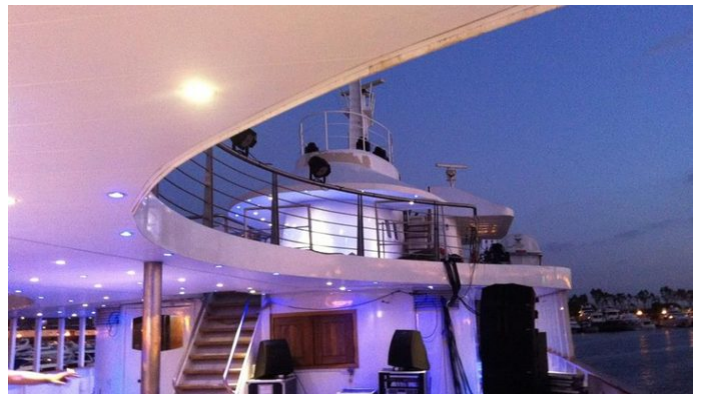

BLUE DAWN

Yacht Charter Details for 'Blue Dawn', the 62.05m Superyacht built by J.J. Sietas

SPECIFICATIONS

LENGTH
62.05m / 203'7

BEAM DRAFT
9.5m / 31'2 5.25m / 17'3

YEAR REFIT
1959 2004

CRUISING SPEED
0 Knots

MORE PHOTOS, VIDEO OR INTERACTIVE DECK PLANS:

[CLICK HERE](#)

BLUE DAWN YACHT CHARTER

Superyacht BLUE DAWN was built in 1959 by J.J. Sietas. She is a 62.05m / 203'7 Conversion motor yacht with exterior design by . Blue Dawn offers accommodation for up to 10 guests in cabins with additional room for her crew of 11. She features a variety of amenities to ensure comfortable charter vacations. She also carries an impressive collection of toys as listed below.

BLUE DAWN AMENITIES & TOYS

For a full up-to-date list of leisure facilities or amenities onboard Motor Yacht Blue Dawn please contact your Yacht Charter Broker prior to booking your vacation. If there is a particular water toy that you would like, but it is not listed, then it may be possible to rent this equipment for you.