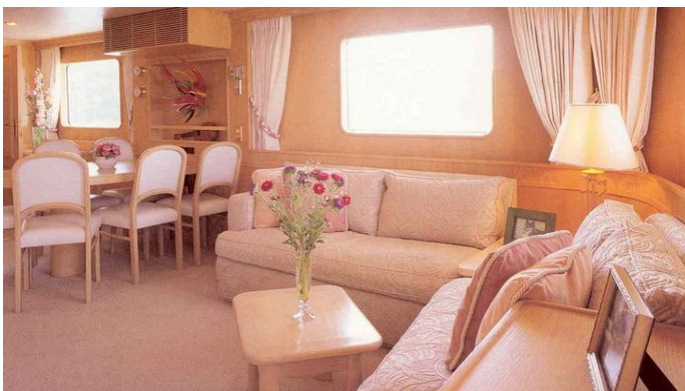

MORE PHOTOS, VIDEO OR INTERACTIVE DECK PLANS: