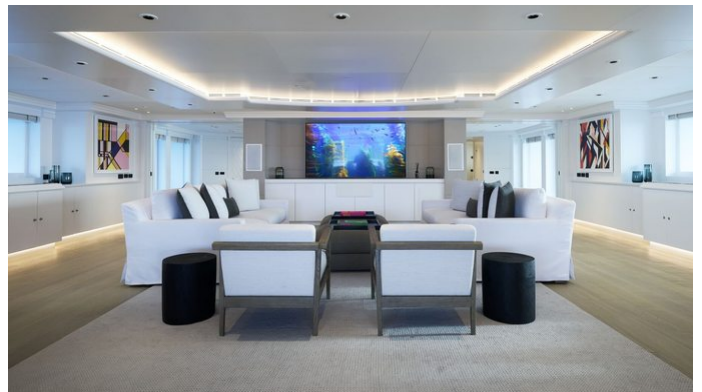

[CLICK HERE](#)

or SCAN QR CODE

MORE PHOTOS, VIDEO OR INTERACTIVE DECK PLANS:

[CLICK HERE](#)

ARBEMA YACHT CHARTER

Superyacht ARBEMA was built in 2010 by CRN. She is a 72.01m / 236'3 Custom motor yacht with exterior design by Nuvolari Lenard and interior styling by Nuvolari Lenard . Arbema offers accommodation for up to 12 guests in 8 cabins with additional room for her crew of 24. She features a variety of amenities to ensure comfortable charter vacations, including, At Anchor Stabilizers, GYM, Jacuzzi (on deck), Beach Club, Tender Garage, Swimming Platform, Air Conditioning, Balcony, Helipad, Bow Thruster, Outdoor Shower, Stabilisers underway, Sun Deck & Sunpads. She also carries an impressive collection of toys as listed below.